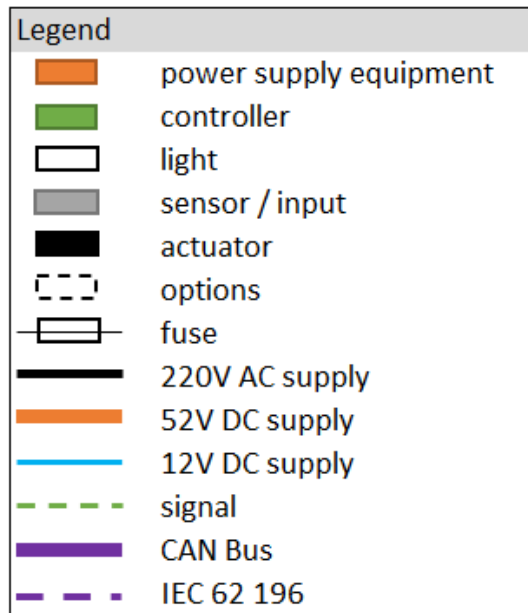

# Annex X – Electric circuit

## Dual motor – VIN Digit 7 = 2